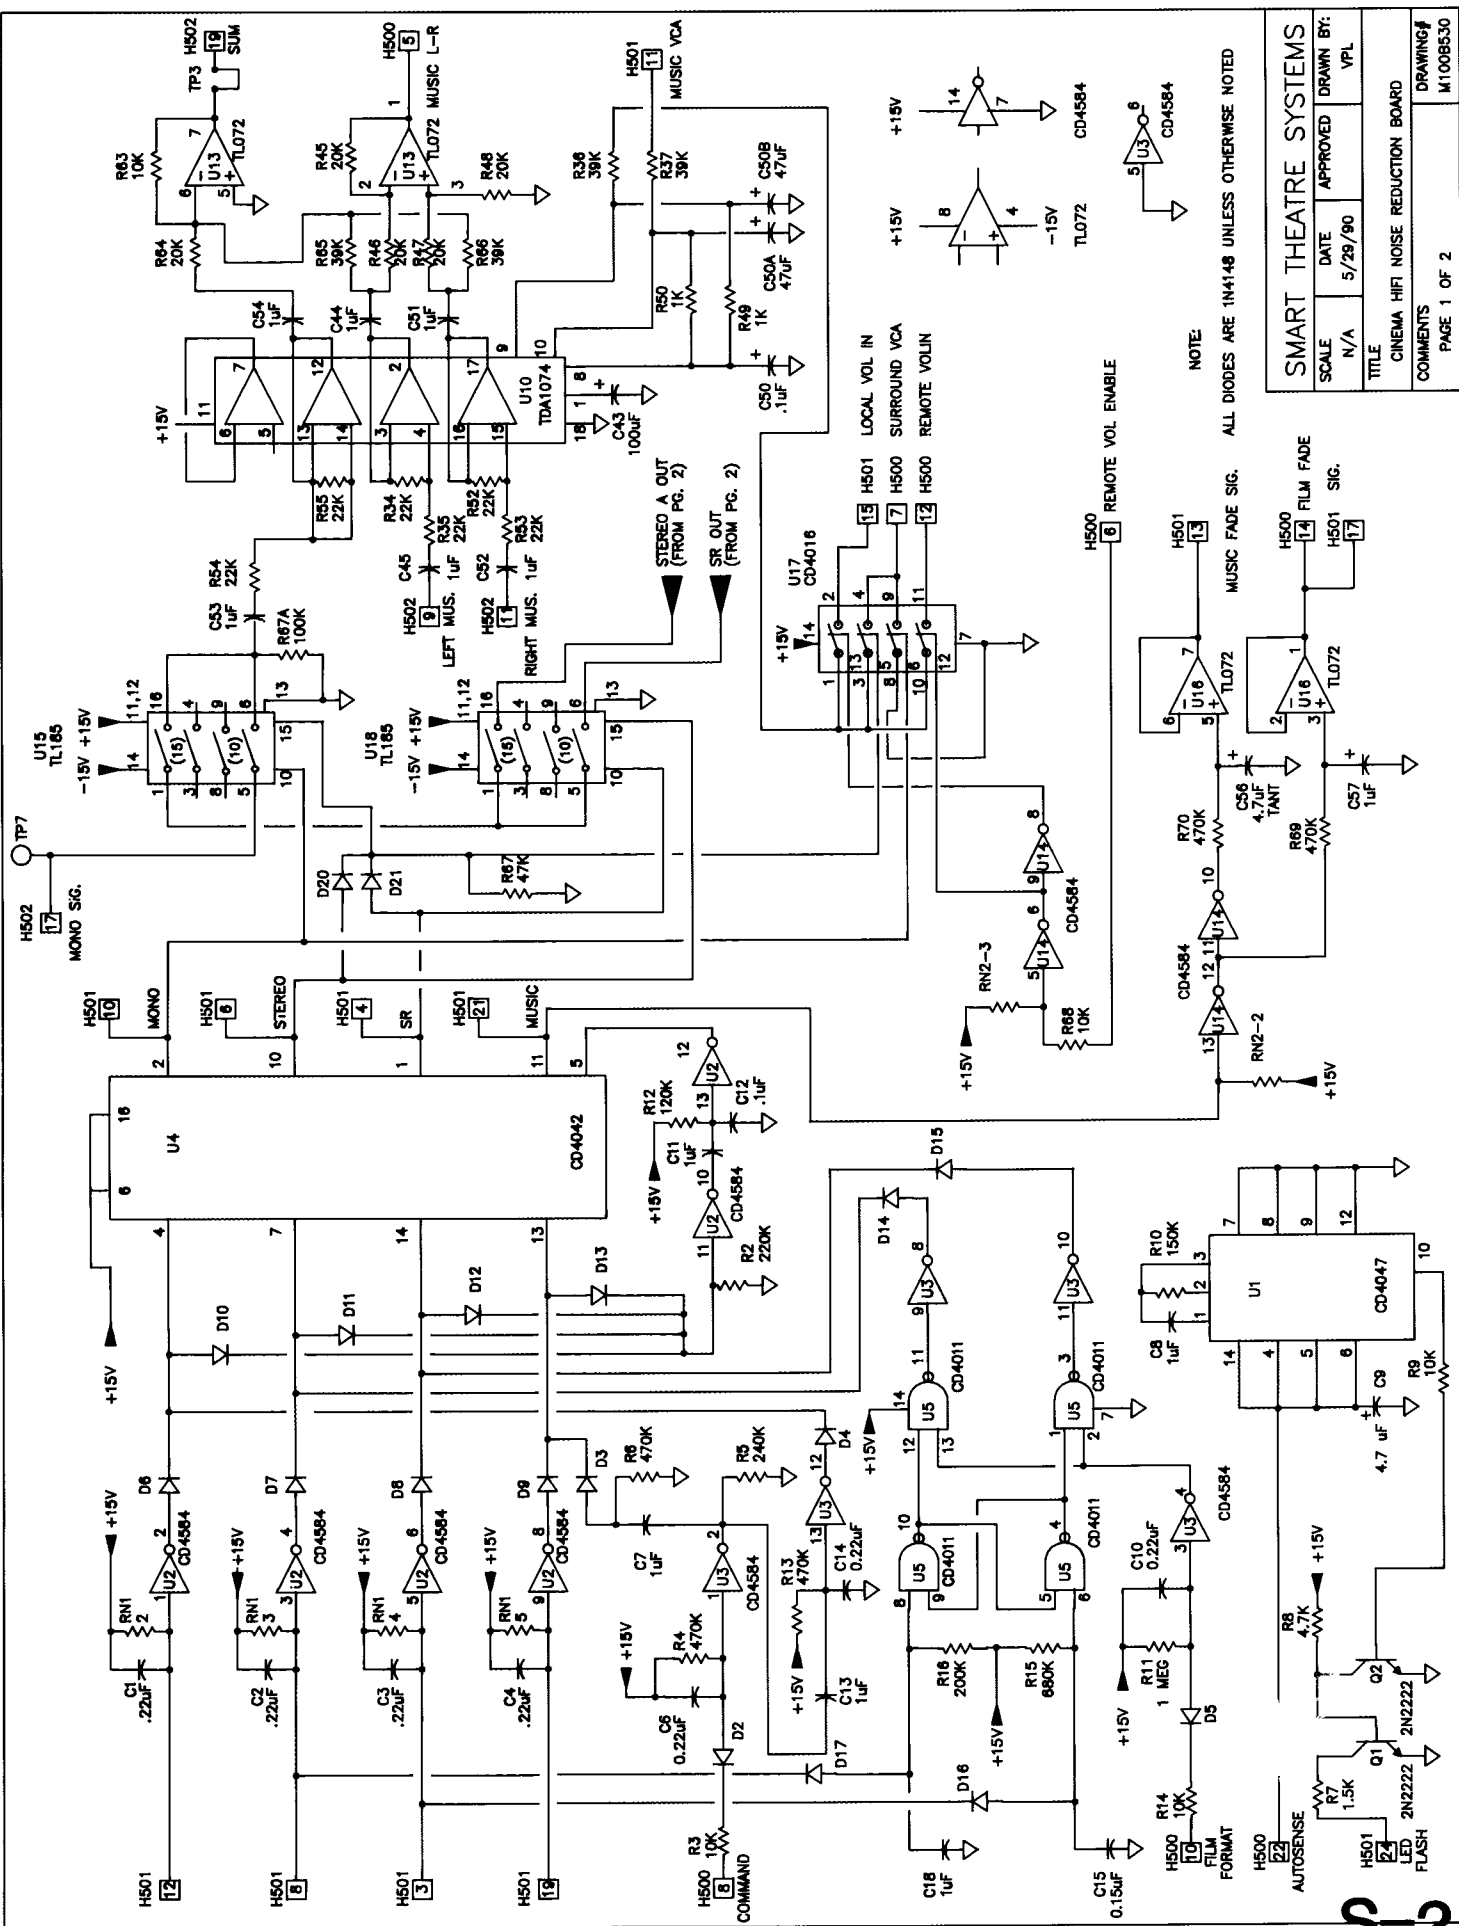

# **Schematic Diagrams**

The logo for SMART Theatre Systems, featuring the word "SMART" in a stylized, outlined, blocky font.

S-1

SMART THEATRE SYSTEMS			
SCALE	N/A	DATE	5/29/90
APPROVED		DRAWN BY:	VPL
TITLE	CINEMA HIFI FRONT PANEL		
COMMENTS	(TWO PIN HEADER CONNECTED DIRECTLY TO BACK PLANE VIA SHIELDED CABLE)		
DRAWING#	M100A500		