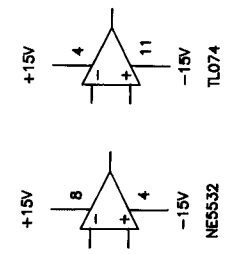

PROJECTOR 1

POWER CONNECTIONS

SMART THEATRE SYSTEMS			
SCALE	N/A	DATE	APPROVED
TITLE	CINEMA HIFI PREAMP BOARD		VPL
COMMENTS	PAGE 1 OF 3		

S-7

SMART THEATRE SYSTEMS		DATE	APPROVED	DRAWN BY:
SCALE	N/A	5/28/90	VPL	VPL
TITLE		CINEMA HI-FI PREAMP BOARD		
COMMENTS		PAGE 2 OF 3		
DRAWING#		M100B510		