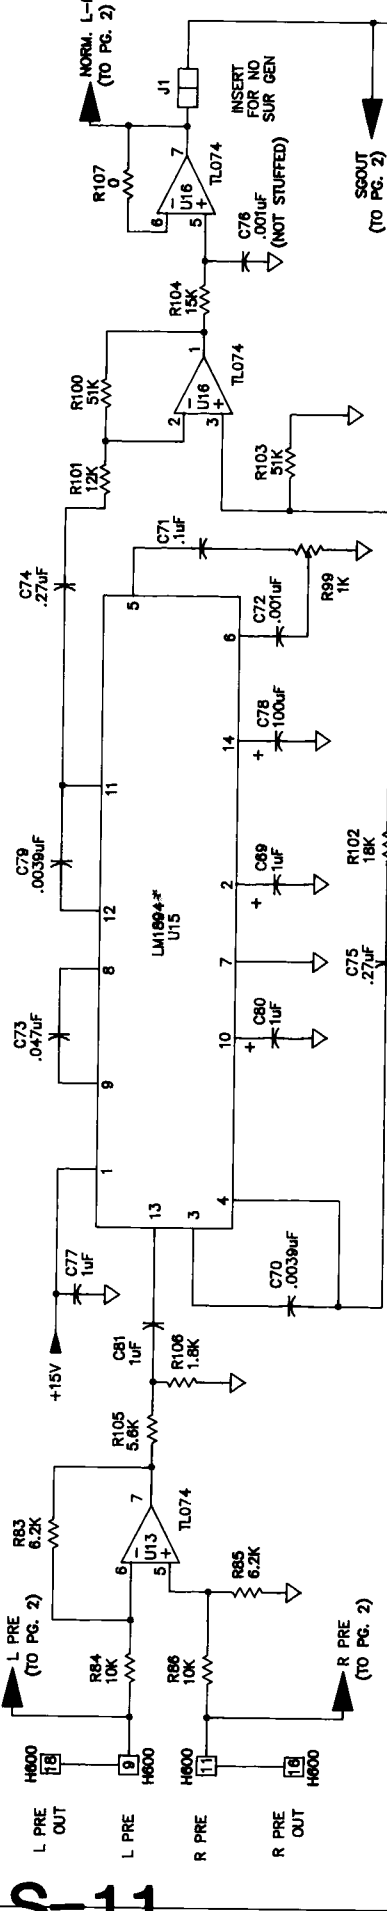

8-11

SMART THEATRE SYSTEMS			
SCALE	DATE	APPROVED	DRAWN BY:
N/A	5/28/90		VPL
TITLE			
SURROUND HFI MATRIX BOARD			
COMMENTS			
PAGE 1 OF 3			
DRAWING#			
M102A540