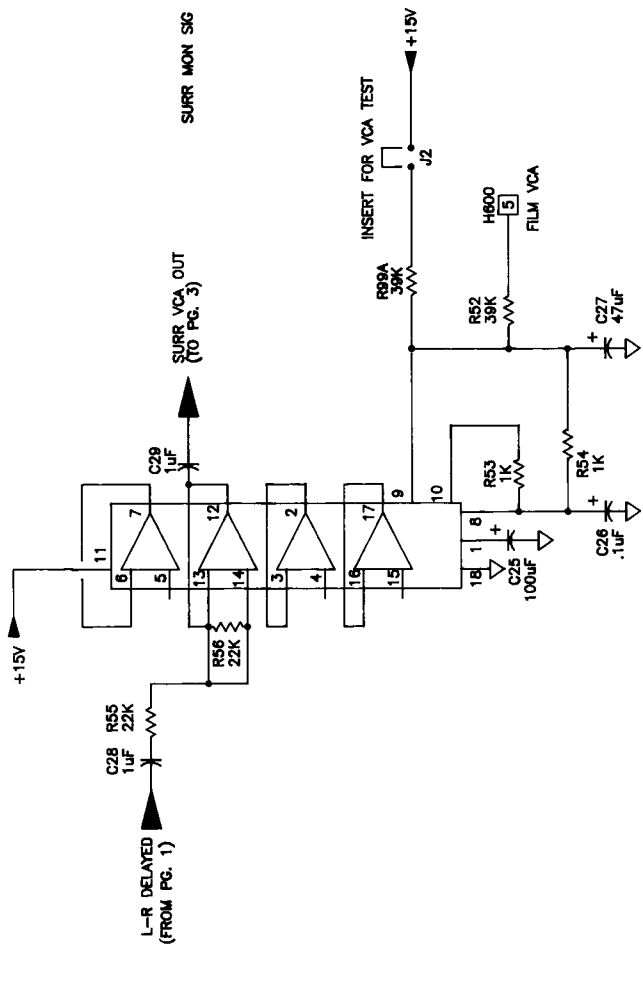

SMART THEATRE SYSTEMS			
SCALE	DATE	APPROVED	DRAWN BY:
N/A	6/2/90		VPL
TITLE			
SURROUND HIFI BACKPLANE SCHEMATIC			
COMMENTS			
DRAWING#			
M102A520			

8-11

SMART THEATRE SYSTEMS			
SCALE	DATE	APPROVED	DRAWN BY:
N/A	5/28/90		VPL
TITLE			
SURROUND HFI MATRIX BOARD			
COMMENTS			
PAGE 1 OF 3			
DRAWING#			
M102A540			