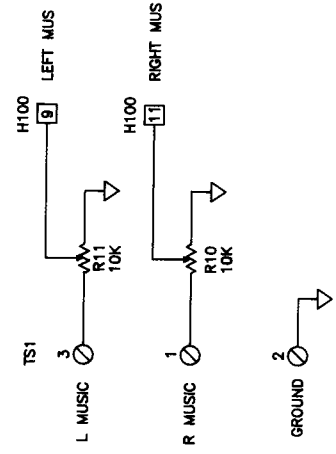

PROJECTOR 1

POWER CONNECTIONS

SMART THEATRE SYSTEMS			
SCALE	N/A	DATE	APPROVED
TITLE	CINEMA HIFI PREAMP BOARD		VPL
COMMENTS	PAGE 1 OF 3		

S-7

SMART THEATRE SYSTEMS		DATE	APPROVED	DRAWN BY:
SCALE	N/A	5/28/90	VPL	VPL
TITLE		CINEMA HI-FI PREAMP BOARD		
COMMENTS		PAGE 2 OF 3		
DRAWING#		M100B510		