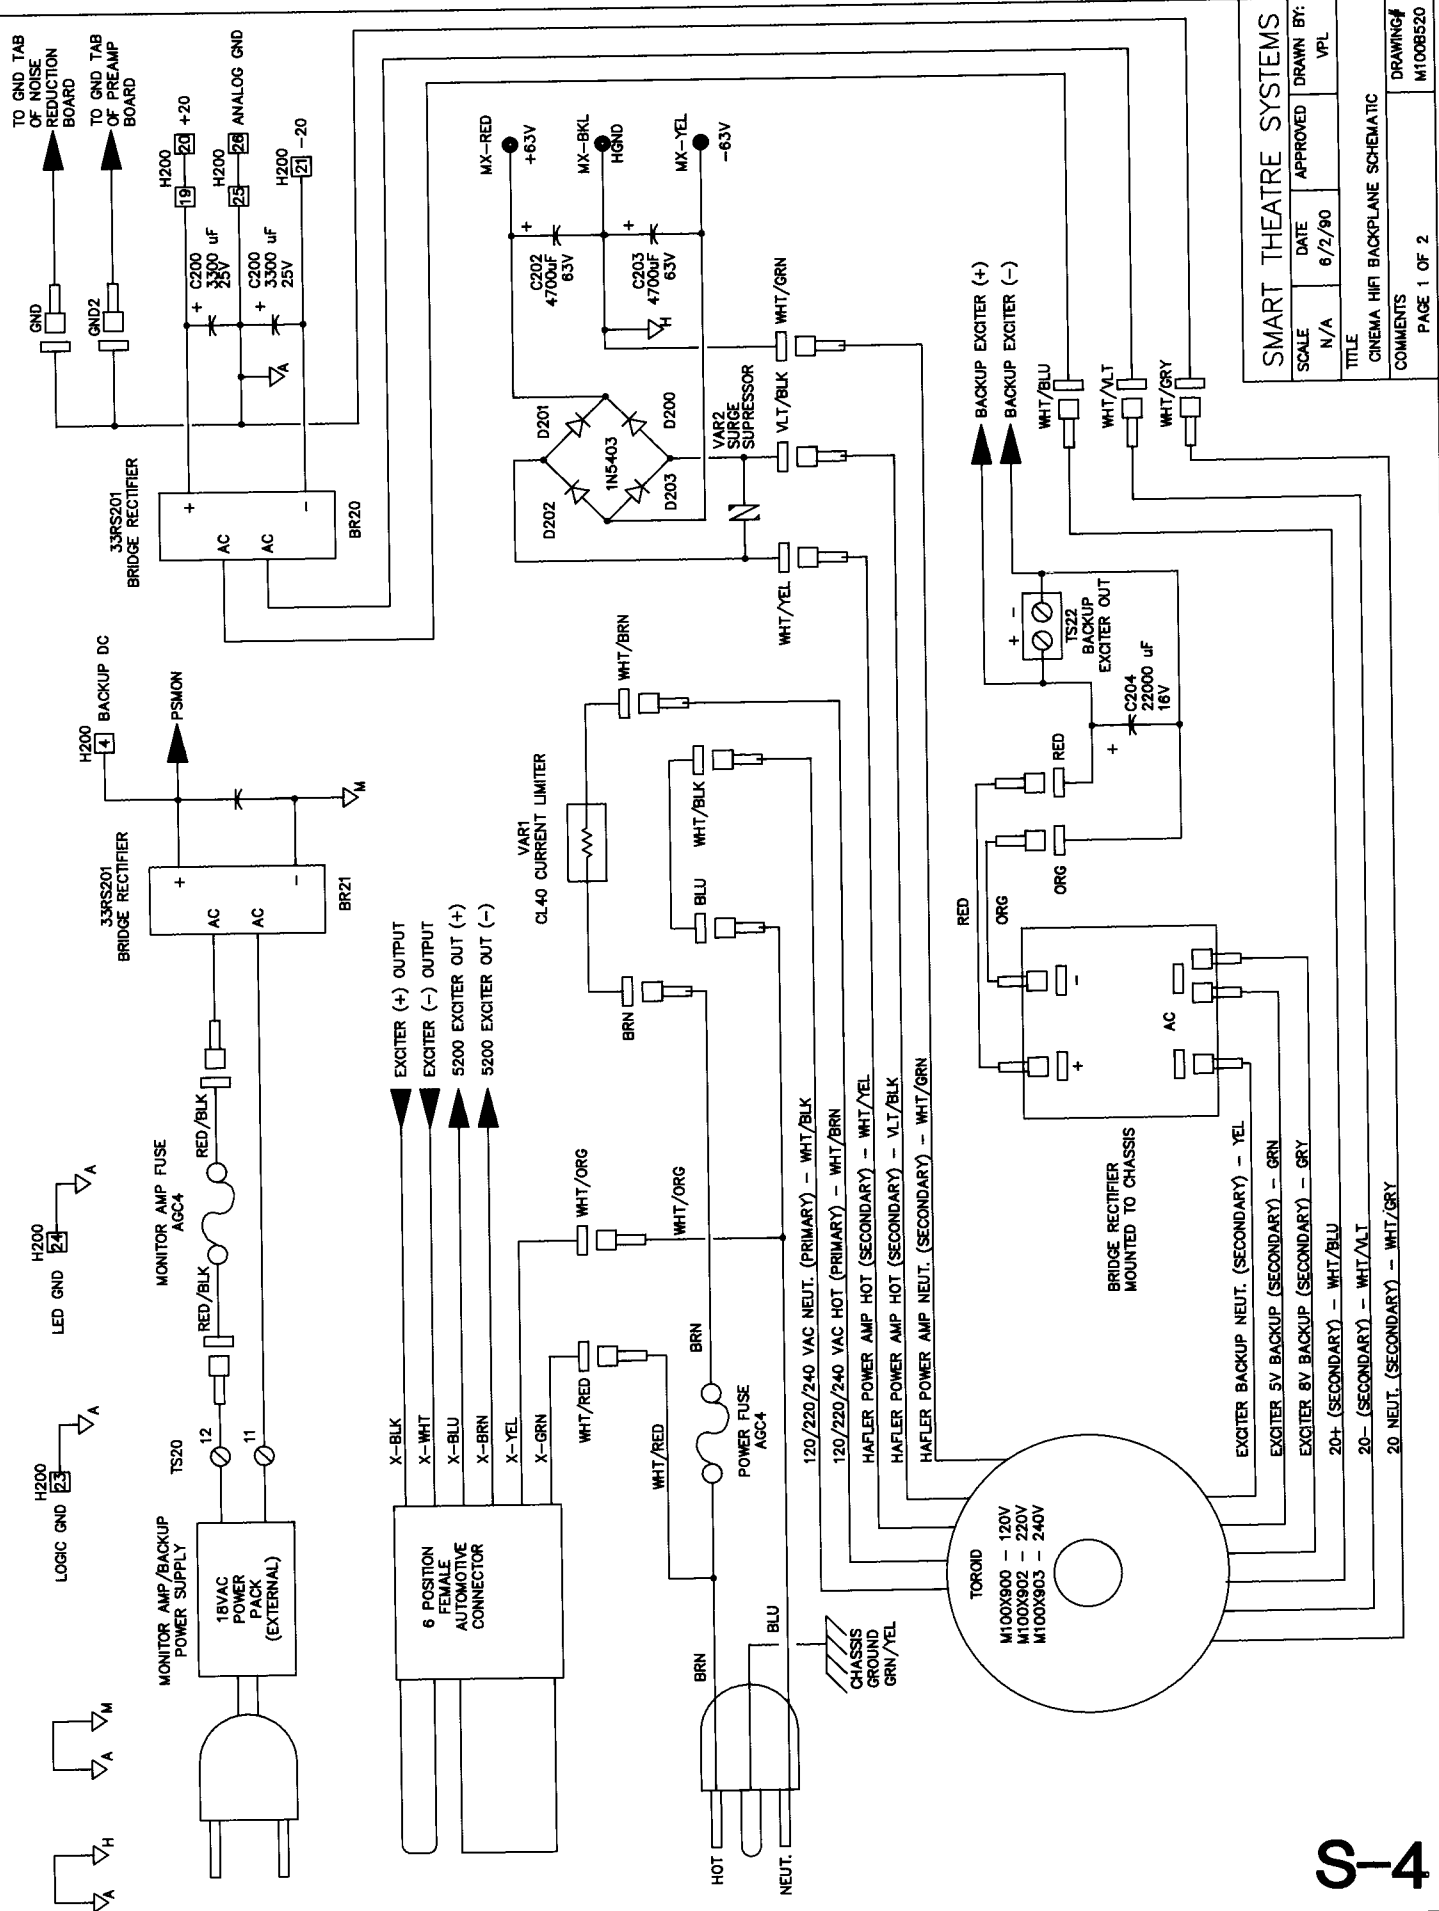

SMART THEATRE SYSTEMS			
SCALE	DATE	APPROVED	DRAWN BY:
N/A	6/2/90		VPL
TITLE			
CINEMA HFI BACKPLANE SCHEMATIC			
COMMENTS			
PAGE 1 OF 2			
DRAWING#			
M100B520