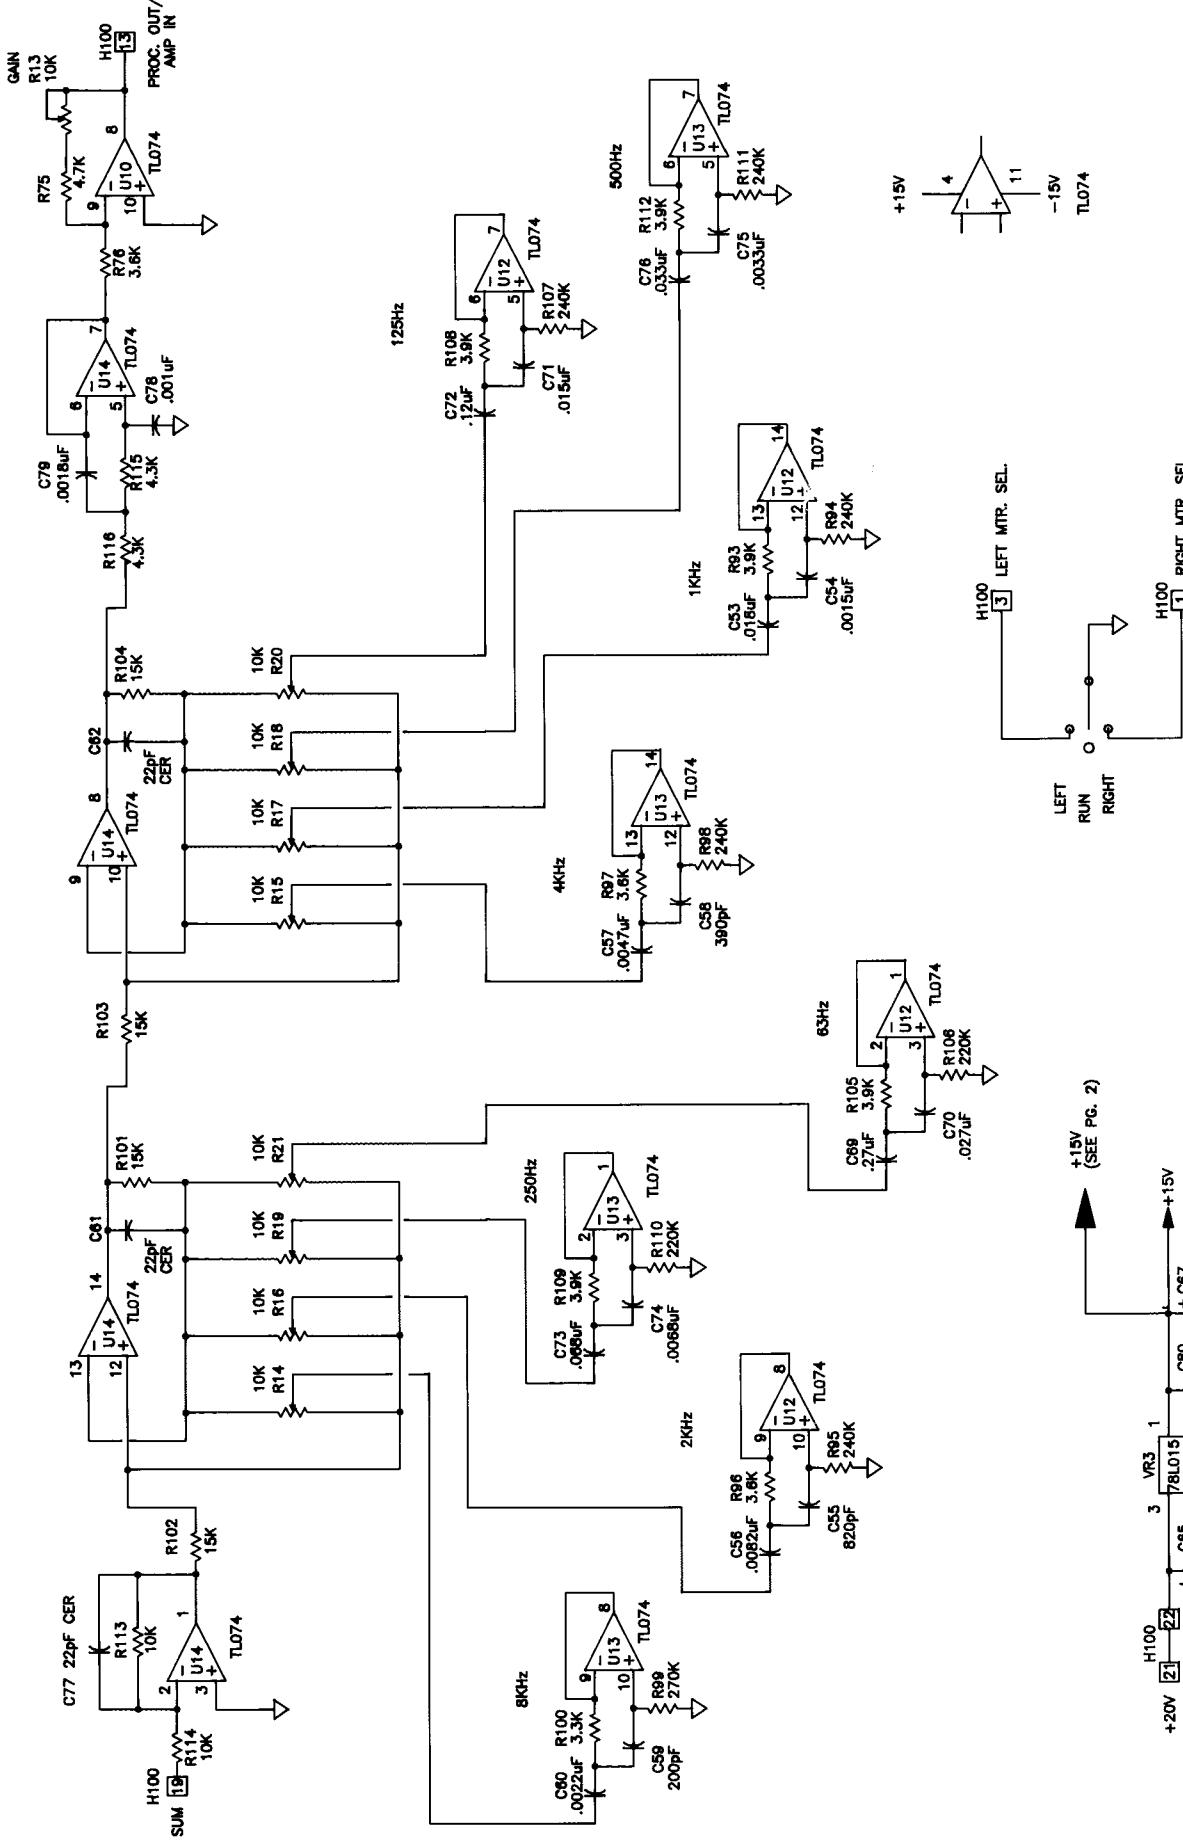

PROJECTOR 1

POWER CONNECTIONS

SMART THEATRE SYSTEMS			
SCALE	N/A	DATE	APPROVED
TITLE	CINEMA HIFI PREAMP BOARD		VPL
COMMENTS	PAGE 1 OF 3		

S-7

SMART THEATRE SYSTEMS		DATE	APPROVED	DRAWN BY:
SCALE	N/A	5/28/90	VPL	VPL
TITLE		CINEMA HI-FI PREAMP BOARD		
COMMENTS		PAGE 2 OF 3		
DRAWING#		M100B510		