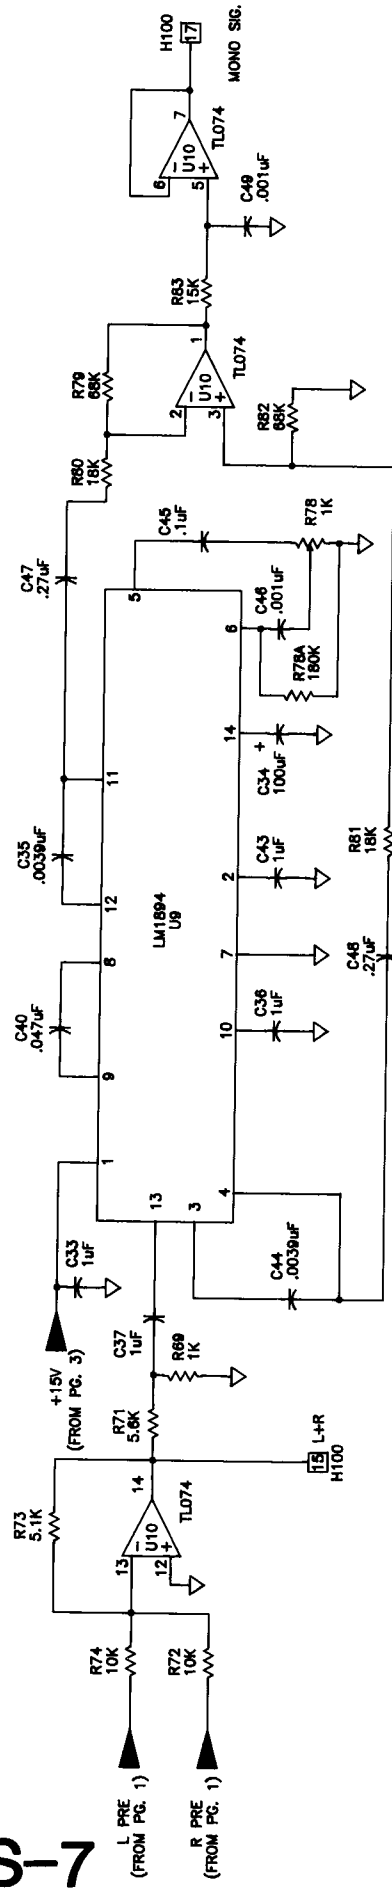

# **Schematic Diagrams**

The logo for SMART Theatre Systems, featuring the word "SMART" in a stylized, outlined, blocky font.

S-1

SMART THEATRE SYSTEMS			
SCALE	N/A	DATE	5/29/90
APPROVED		DRAWN BY:	VPL
TITLE	CINEMA HIFI FRONT PANEL		
COMMENTS	(TWO PIN HEADER CONNECTED DIRECTLY TO BACK PLANE VIA SHIELDED CABLE)		
DRAWING#	M100A500		

NOTE:  
ALL DIODES ARE 1N4148 UNLESS OTHERWISE NOTED

SMART THEATRE SYSTEMS			
SCALE	DATE	APPROVED	DRAWN BY:
N/A	5/29/90		VPL
TITLE			
CINEMA HFI NOISE REDUCTION BOARD			
COMMENTS			
PAGE 1 OF 2			
DRAWING#			
M10065.30			

SMART THEATRE SYSTEMS			
SCALE	DATE	APPROVED	DRAWN BY:
N/A	5/29/90		VFL
TITLE			
CINEMA HI-FI NOISE REDUCTION BOARD			
COMMENTS			
DRAWING#			
M100B530			

PAGE 2 OF 2			
HEADER MAPPING KEY			
H500	H200	BACK PLANE	
NR BOARD	H400	FRONT PANEL	
NR BOARD	H501	PANEL	
NR BOARD	H502	PREAMP BOARD	

PROJECTOR 1

POWER CONNECTIONS

SMART THEATRE SYSTEMS			
SCALE	N/A	DATE	APPROVED
TITLE	CINEMA HIFI PREAMP BOARD		VPL
COMMENTS	PAGE 1 OF 3		

S-7

SMART THEATRE SYSTEMS		DATE	APPROVED	DRAWN BY:
SCALE	N/A	5/28/90	VPL	VPL
TITLE		CINEMA HI-FI PREAMP BOARD		
COMMENTS		PAGE 2 OF 3		
DRAWING#		M100B510		