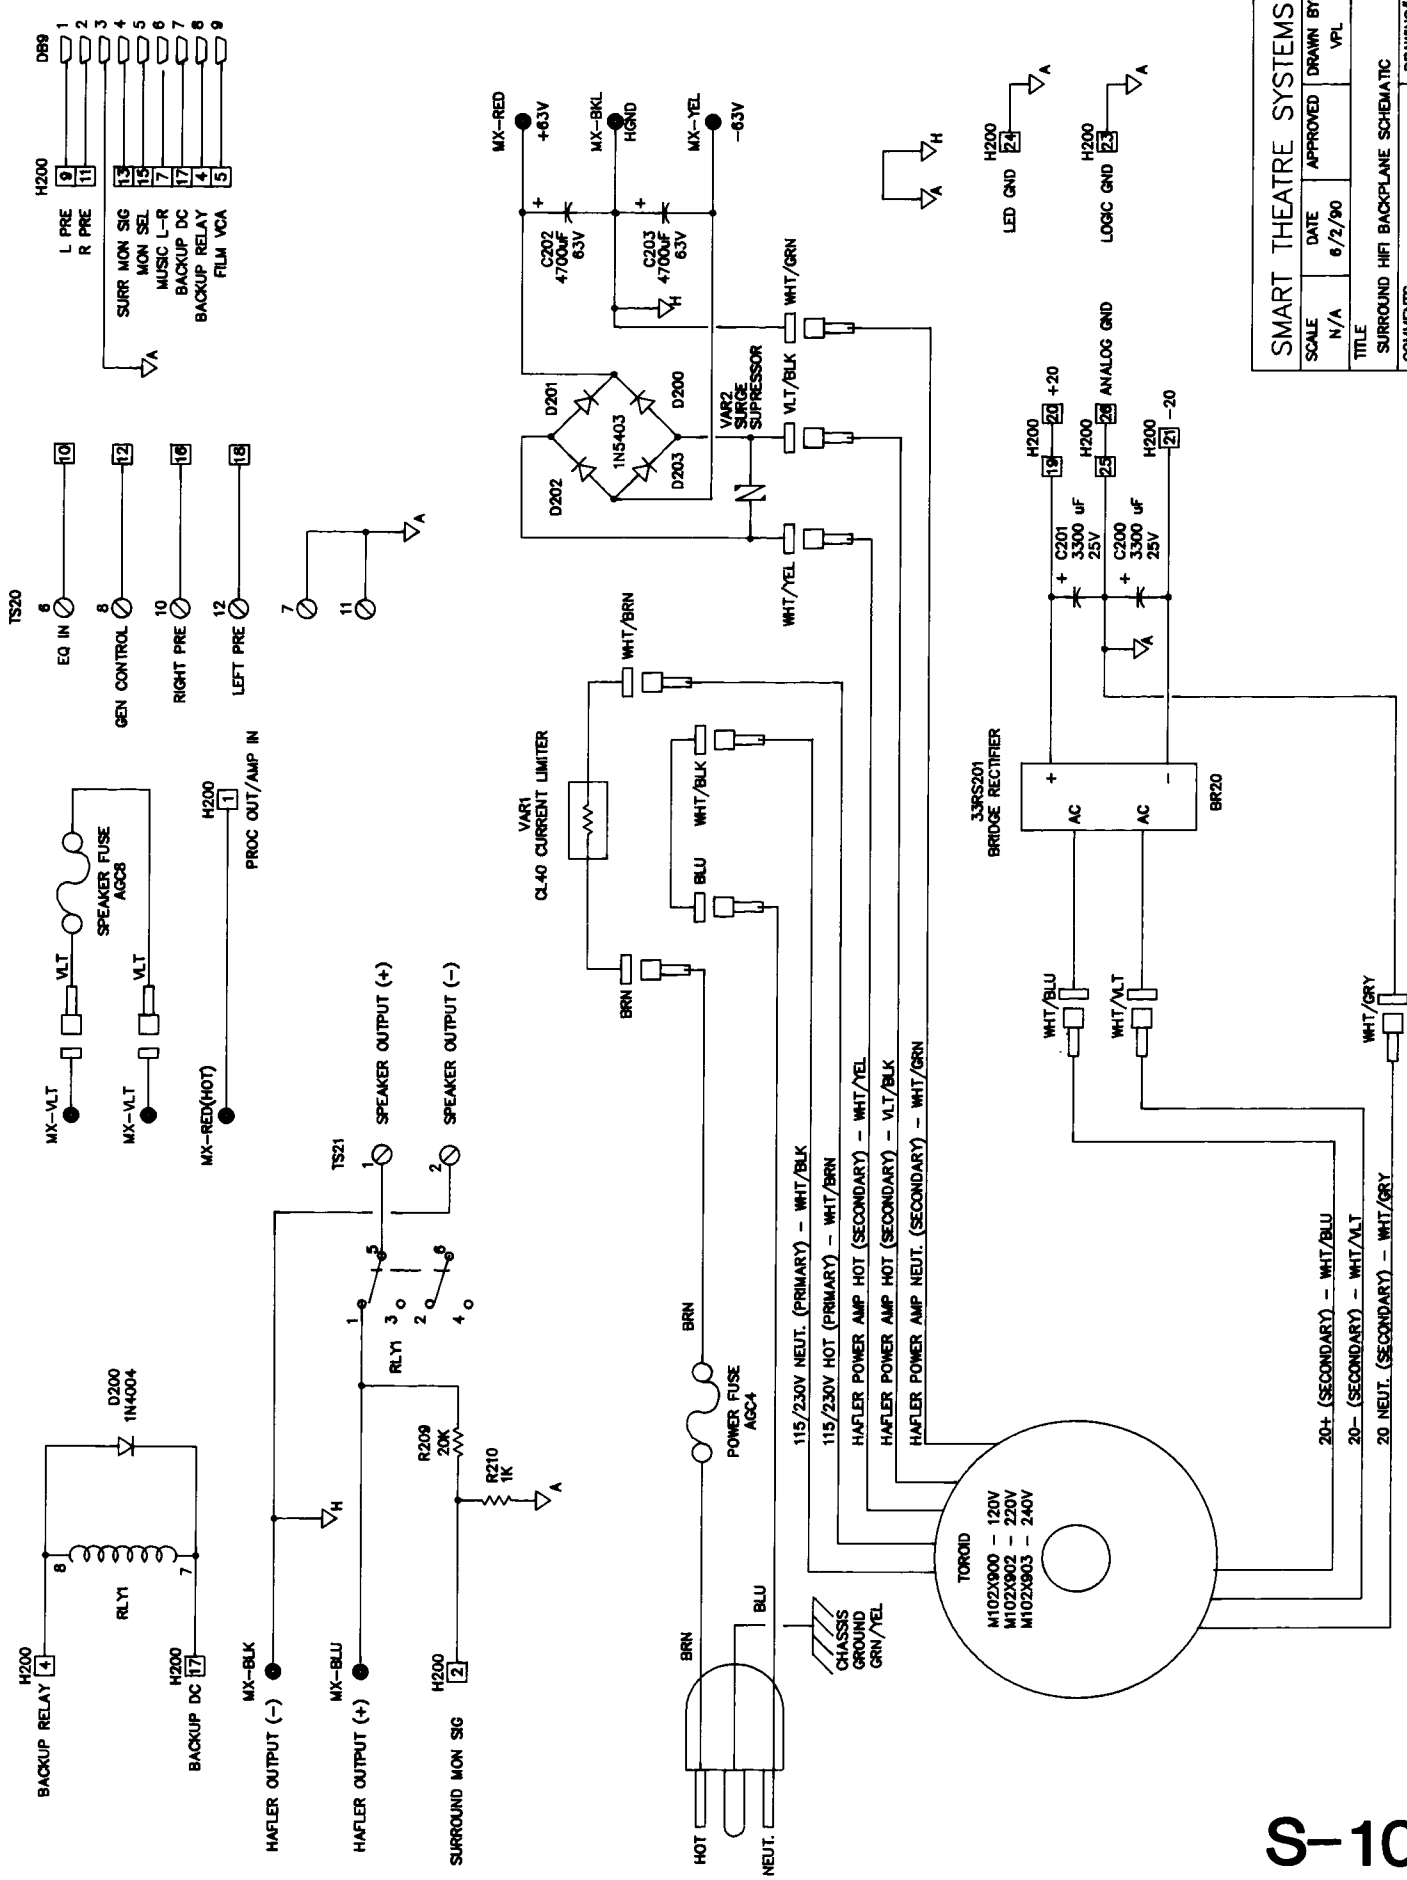

SMART THEATRE SYSTEMS			
SCALE	DATE	APPROVED	DRAWN BY:
N/A	6/2/90		VPL
TITLE			
SURROUND HIFI BACKPLANE SCHEMATIC			
COMMENTS			
DRAWING#			
M102A520