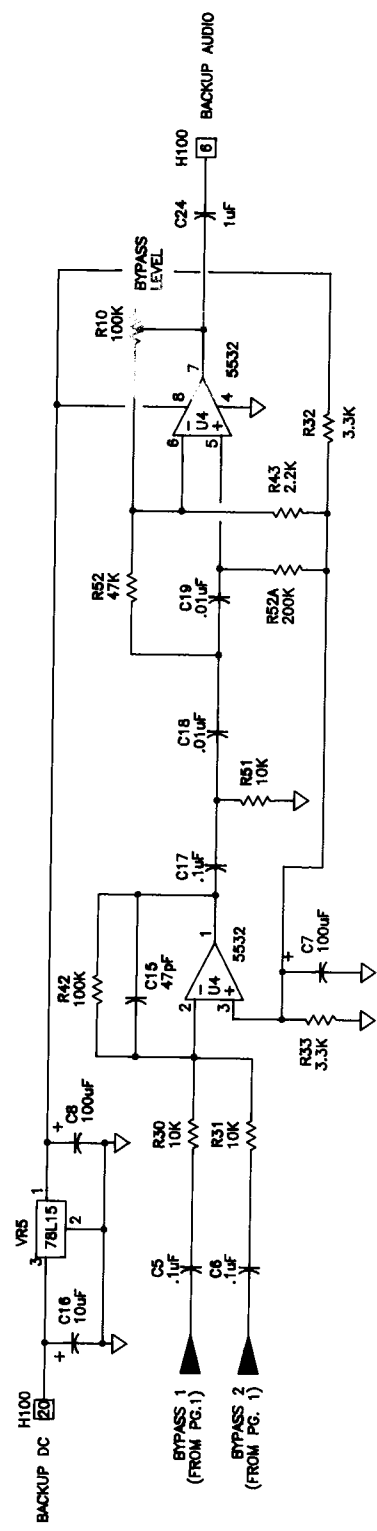

# **Schematic Diagrams**

The logo for SMART Theatre Systems, featuring the word "SMART" in a stylized, outlined, blocky font.

S-1

SMART THEATRE SYSTEMS			
SCALE	N/A	DATE	5/29/90
APPROVED		DRAWN BY:	VPL
TITLE	CINEMA HIFI FRONT PANEL		
COMMENTS	(TWO PIN HEADER CONNECTED DIRECTLY TO BACK PLANE VIA SHIELDED CABLE)		
DRAWING#	M100A500		

NOTE:  
ALL DIODES ARE 1N4148 UNLESS OTHERWISE NOTED

SMART THEATRE SYSTEMS			
SCALE	DATE	APPROVED	DRAWN BY:
N/A	5/29/90		VPL
TITLE			
CINEMA HFI NOISE REDUCTION BOARD			
COMMENTS			
PAGE 1 OF 2			
DRAWING#			
M10065.30			

SMART THEATRE SYSTEMS			
SCALE	DATE	APPROVED	DRAWN BY:
N/A	5/29/90		VFL
TITLE			
CINEMA HI-FI NOISE REDUCTION BOARD			
COMMENTS			
DRAWING#			
M100B530			

PAGE 2 OF 2			
HEADER MAPPING KEY			
H500	H200	BACK PLANE	
NR BOARD	H400	FRONT PANEL	
NR BOARD	H501	PANEL	
NR BOARD	H502	PREAMP BOARD	

PROJECTOR 1

POWER CONNECTIONS

SMART THEATRE SYSTEMS			
SCALE	N/A	DATE	APPROVED
TITLE	CINEMA HIFI PREAMP BOARD		VPL
COMMENTS	PAGE 1 OF 3		

S-7

SMART THEATRE SYSTEMS		DATE	APPROVED	DRAWN BY:
SCALE	N/A	5/28/90	VPL	VPL
TITLE		CINEMA HI-FI PREAMP BOARD		
COMMENTS		PAGE 2 OF 3		
DRAWING#		M100B510		