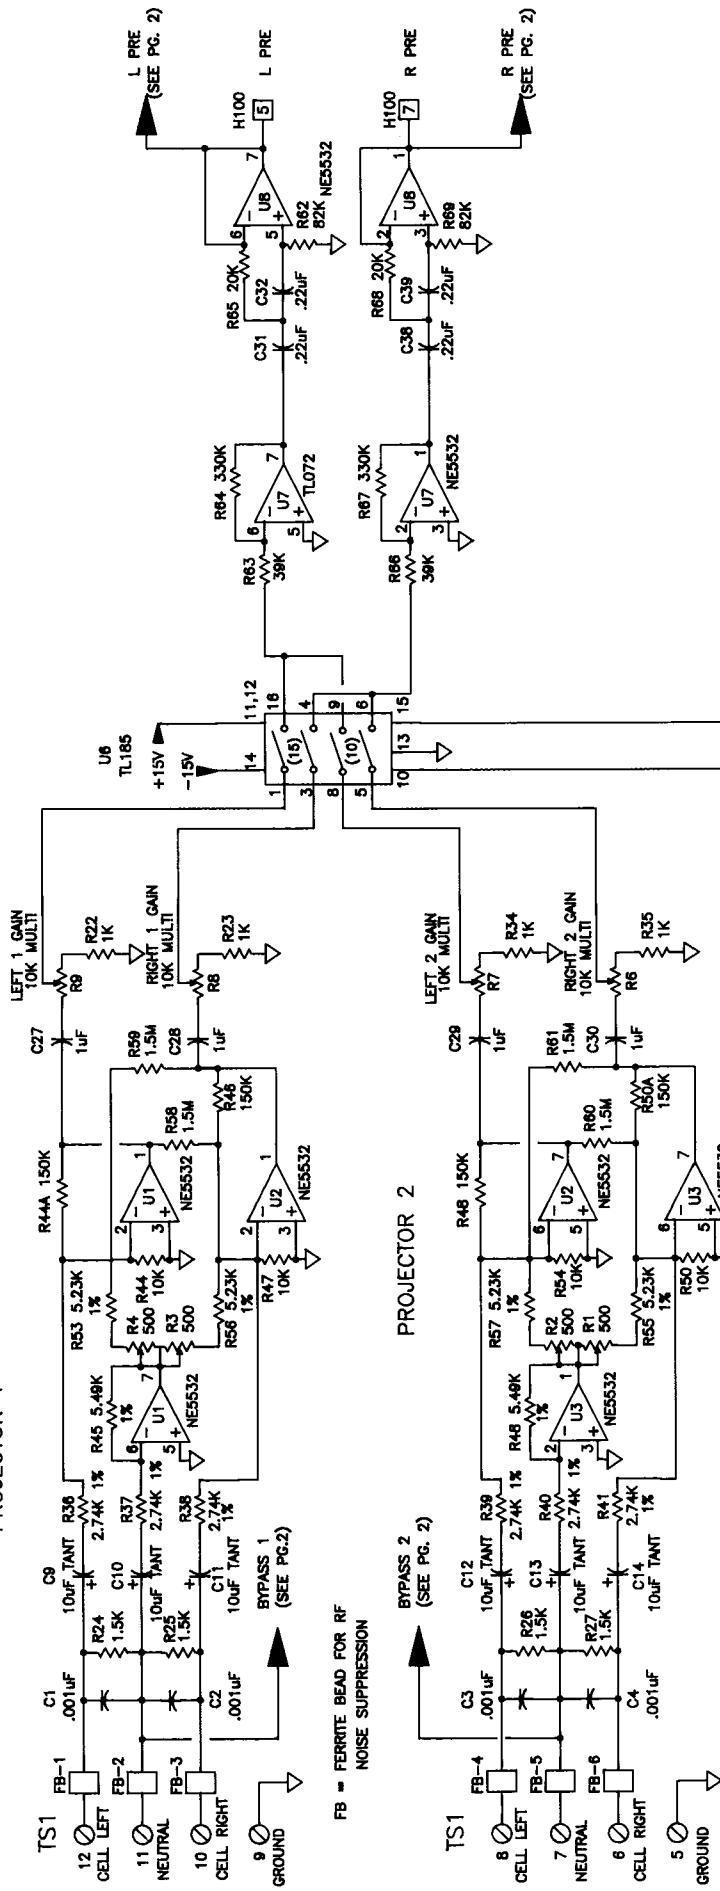

PROJECTOR 1