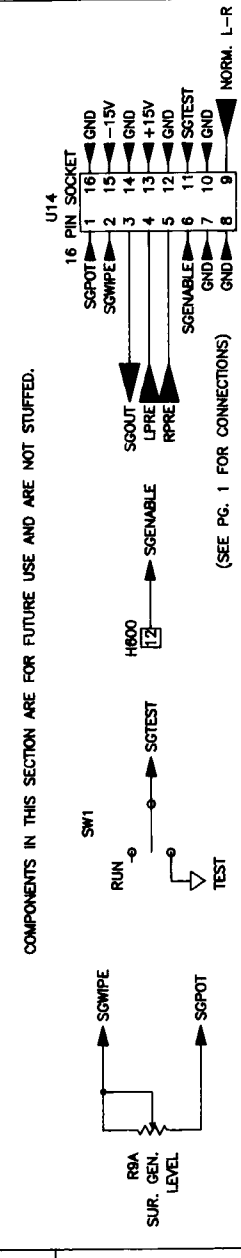

SMART THEATRE SYSTEMS	
SCALE	N/A
DATE	5/29/90
APPROVED	VPL
TITLE	SURROUND HIFI MATRIX BOARD
COMMENTS	PAGE 2 OF 3
DRAWING#	M102AS40