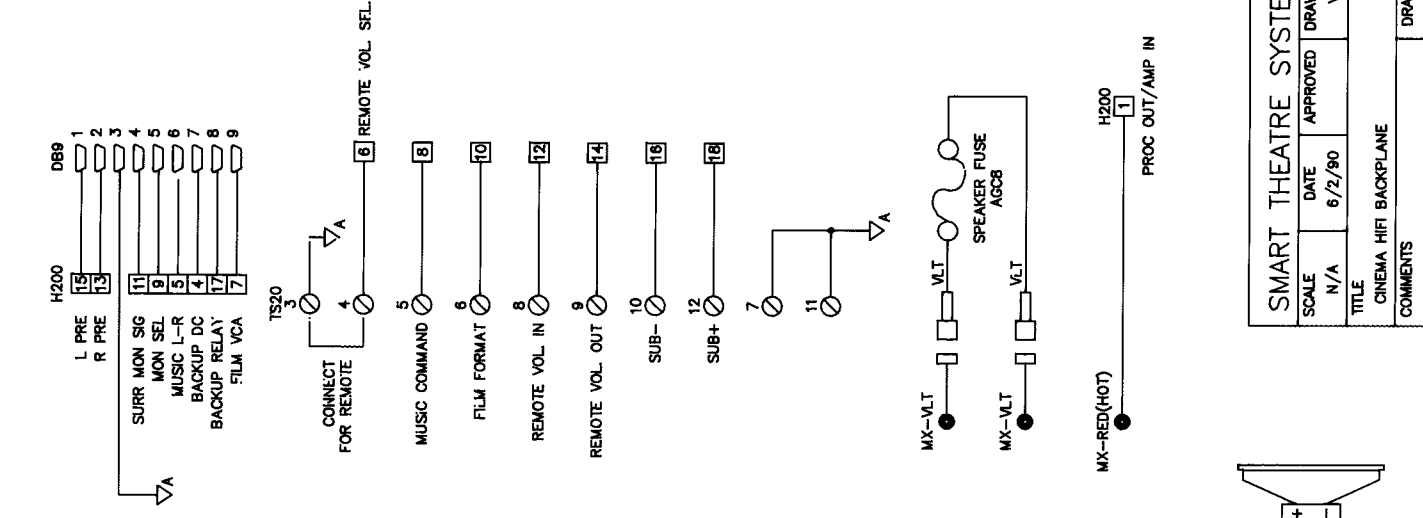

S-5

SMART THEATRE SYSTEMS			
SCALE	DATE	APPROVED	DRAWN BY:
N/A	6/2/90		VPL
TITLE			
CINEMA HI FI BACKPLANE			
COMMENTS			
PAGE 2 OF 2			
DRAWING#			M100B520