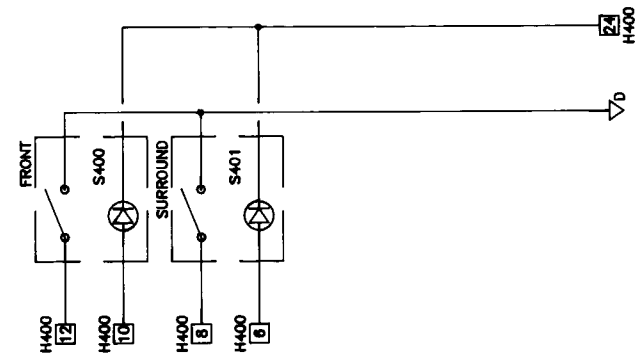

SMART THEATRE SYSTEMS			
SCALE	DATE	APPROVED	DRAWN BY:
N/A	5/28/90		VPL
TITLE		COMMENTS	
SURROUND HIFI FRONT PANEL			
DRAWING#		M102A500