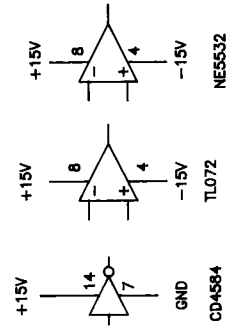

POWER CONNECTIONS