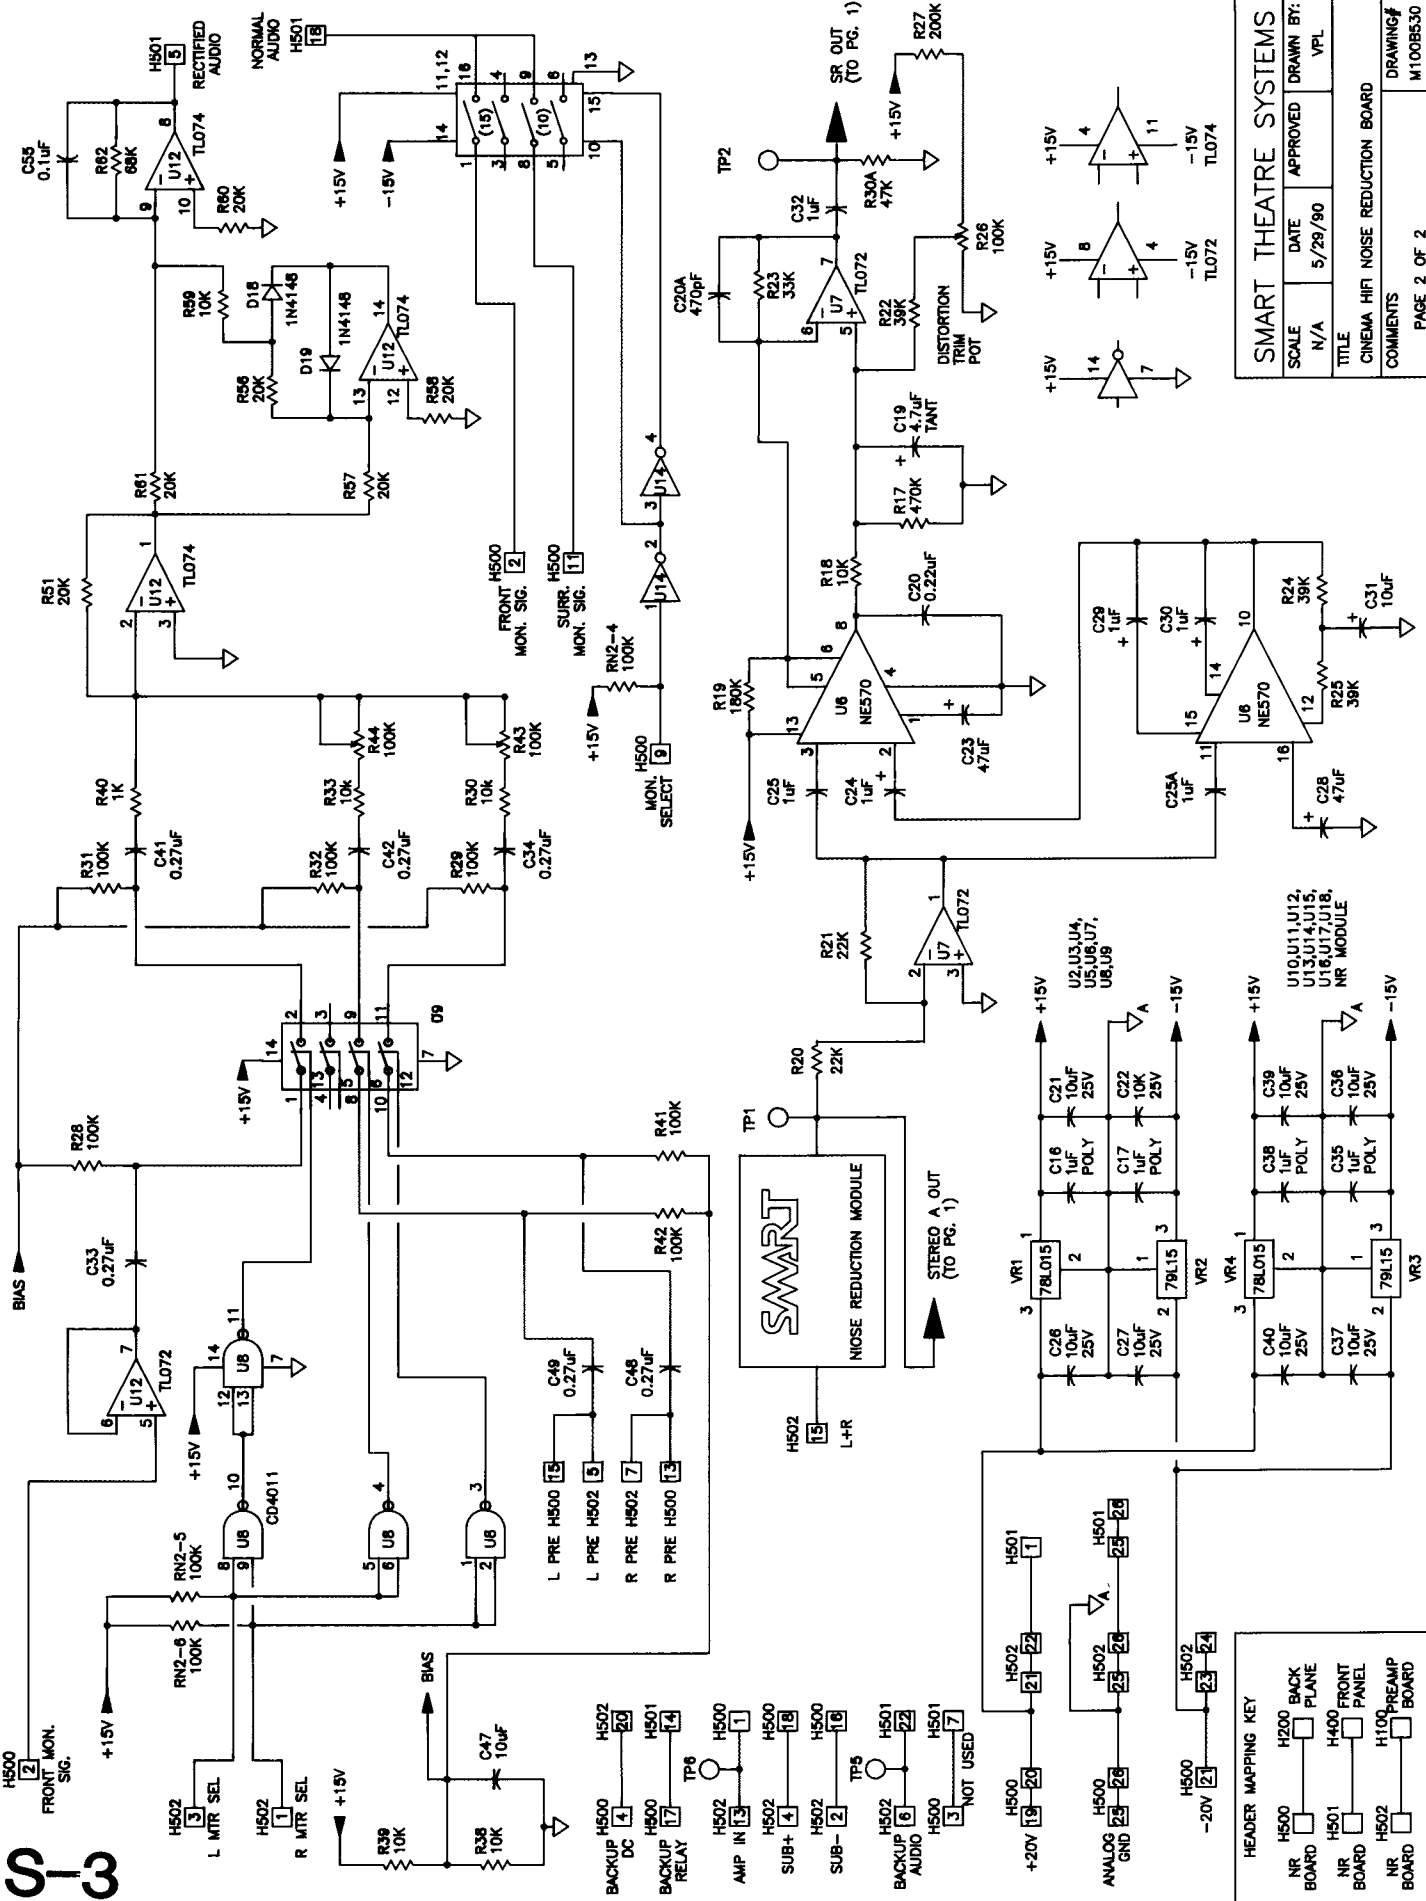

SMART THEATRE SYSTEMS			
SCALE	DATE	APPROVED	DRAWN BY:
N/A	5/29/90		VFL
TITLE			
CINEMA HI-FI NOISE REDUCTION BOARD			
COMMENTS			
DRAWING#			
M100B530			

PAGE 2 OF 2			
HEADER MAPPING KEY			
H500	H200	BACK PLANE	
NR BOARD	H400	FRONT PANEL	
NR BOARD	H501	PANEL	
NR BOARD	H502	PREAMP BOARD