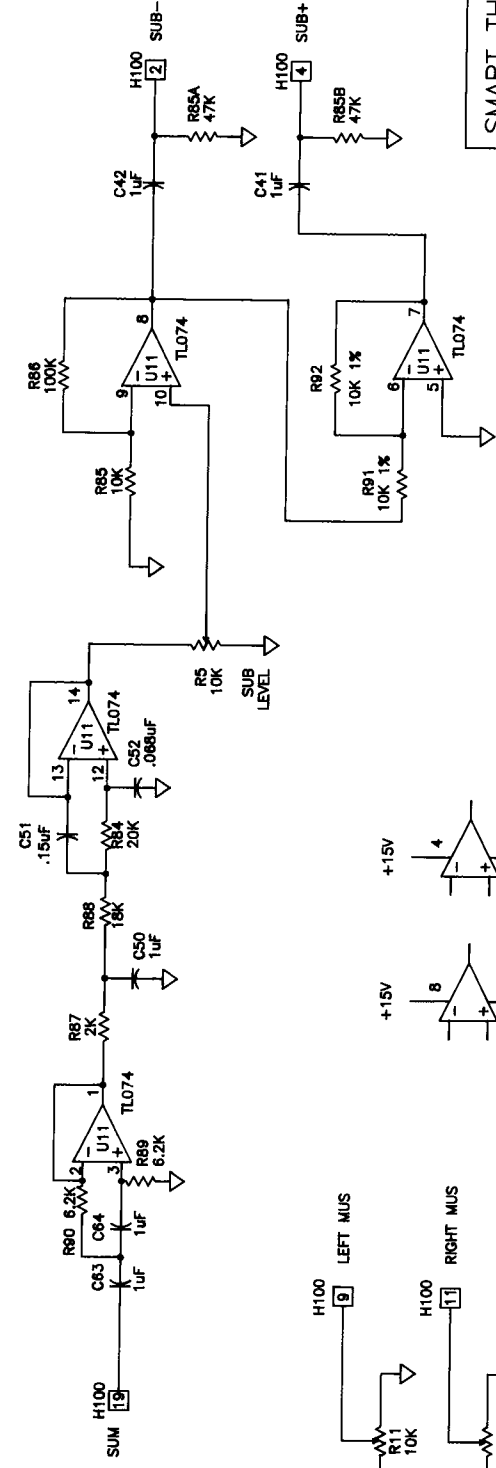

PROJECTOR 1

POWER CONNECTIONS

SMART THEATRE SYSTEMS			
SCALE	N/A	DATE	APPROVED
TITLE	CINEMA HIFI PREAMP BOARD		VPL
COMMENTS	PAGE 1 OF 3		

S-7

SMART THEATRE SYSTEMS		DATE	APPROVED	DRAWN BY:
SCALE	N/A	5/28/90	VPL	VPL
TITLE		CINEMA HI-FI PREAMP BOARD		
COMMENTS		PAGE 2 OF 3		
DRAWING#		M100B510		