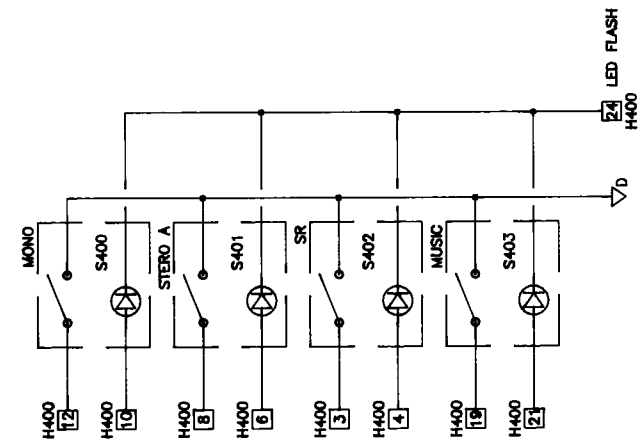

# **Schematic Diagrams**

The logo for SMART Theatre Systems, featuring the word "SMART" in a stylized, outlined, blocky font.

S-1

SMART THEATRE SYSTEMS			
SCALE	N/A	DATE	5/29/90
APPROVED		DRAWN BY:	VPL
TITLE	CINEMA HIFI FRONT PANEL		
COMMENTS	(TWO PIN HEADER CONNECTED DIRECTLY TO BACK PLANE VIA SHIELDED CABLE)		
DRAWING#	M100A500		