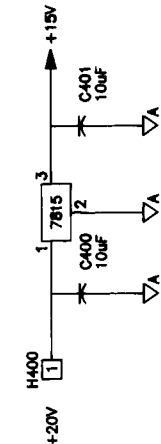

SMART THEATRE SYSTEMS			
SCALE	DATE	APPROVED	DRAWN BY:
N/A	5/28/90		VPL
TITLE		COMMENTS	
SURROUND HIFI FRONT PANEL			
DRAWING#		M102A500