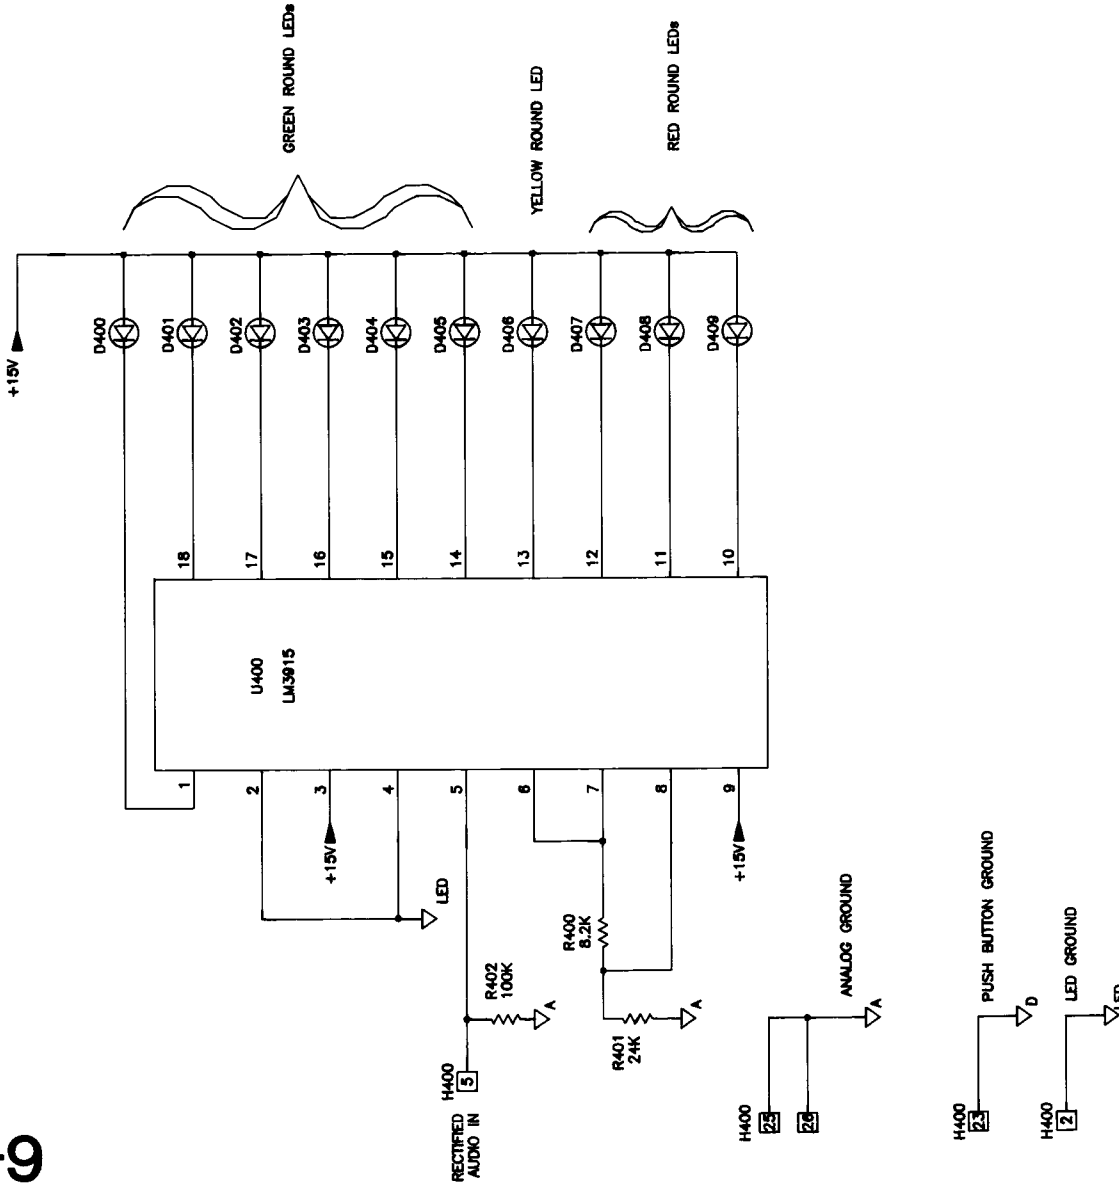

SMART THEATRE SYSTEMS			
SCALE	DATE	APPROVED	DRAWN BY:
N/A	5/28/90		VPL
TITLE		COMMENTS	
SURROUND HIFI FRONT PANEL			
DRAWING#		M102A500