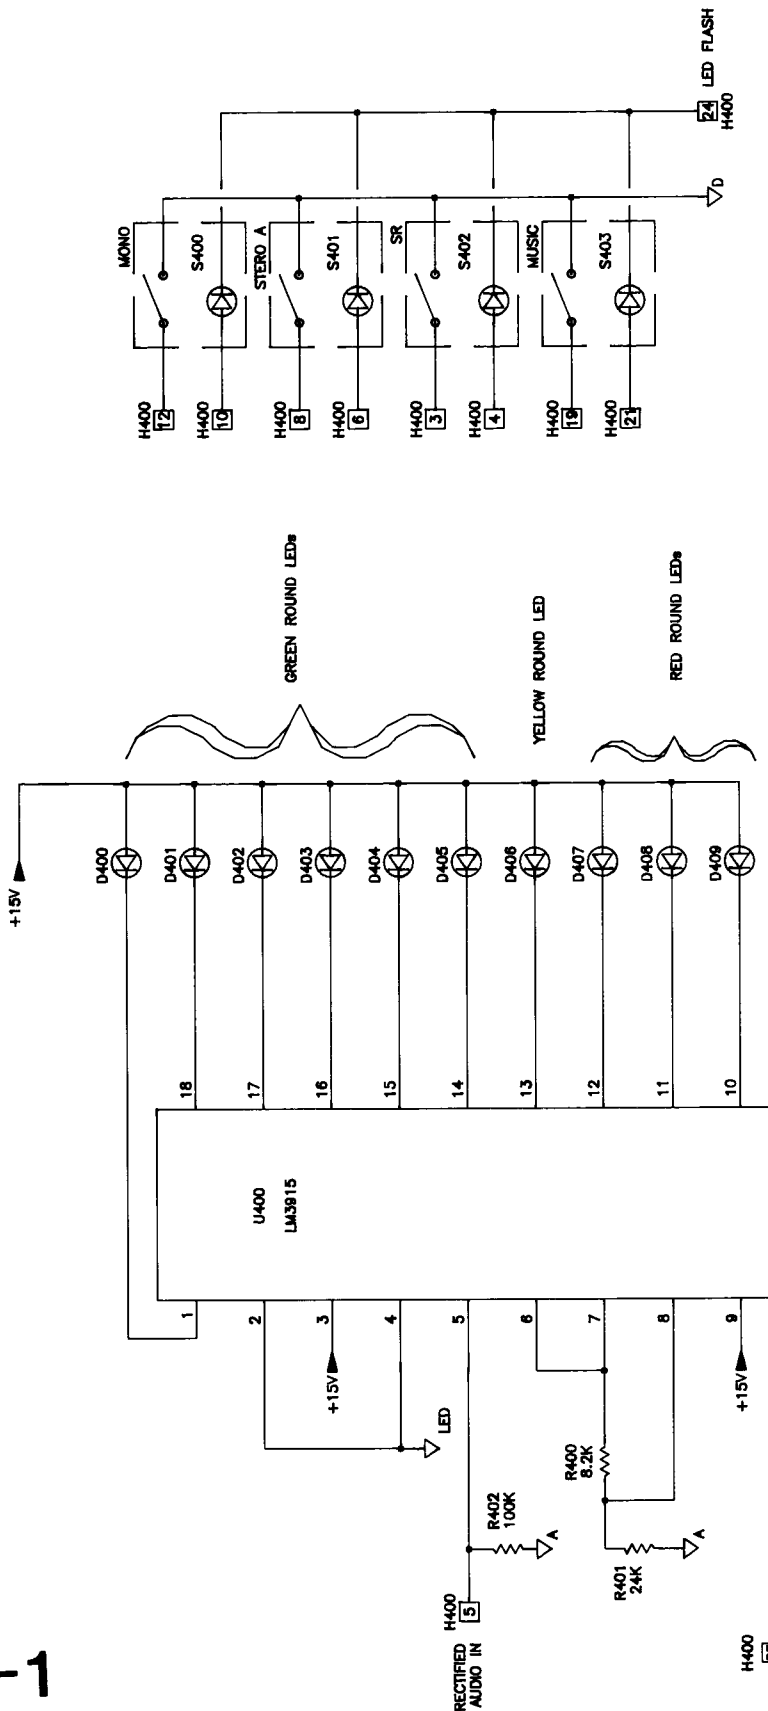

# **Schematic Diagrams**

The logo for SMART Theatre Systems, featuring the word "SMART" in a stylized, outlined, blocky font.

S-1

SMART THEATRE SYSTEMS			
SCALE	N/A	DATE	5/29/90
APPROVED		DRAWN BY:	VPL
TITLE	CINEMA HIFI FRONT PANEL		
COMMENTS	(TWO PIN HEADER CONNECTED DIRECTLY TO BACK PLANE VIA SHIELDED CABLE)		
DRAWING#	M100A500		