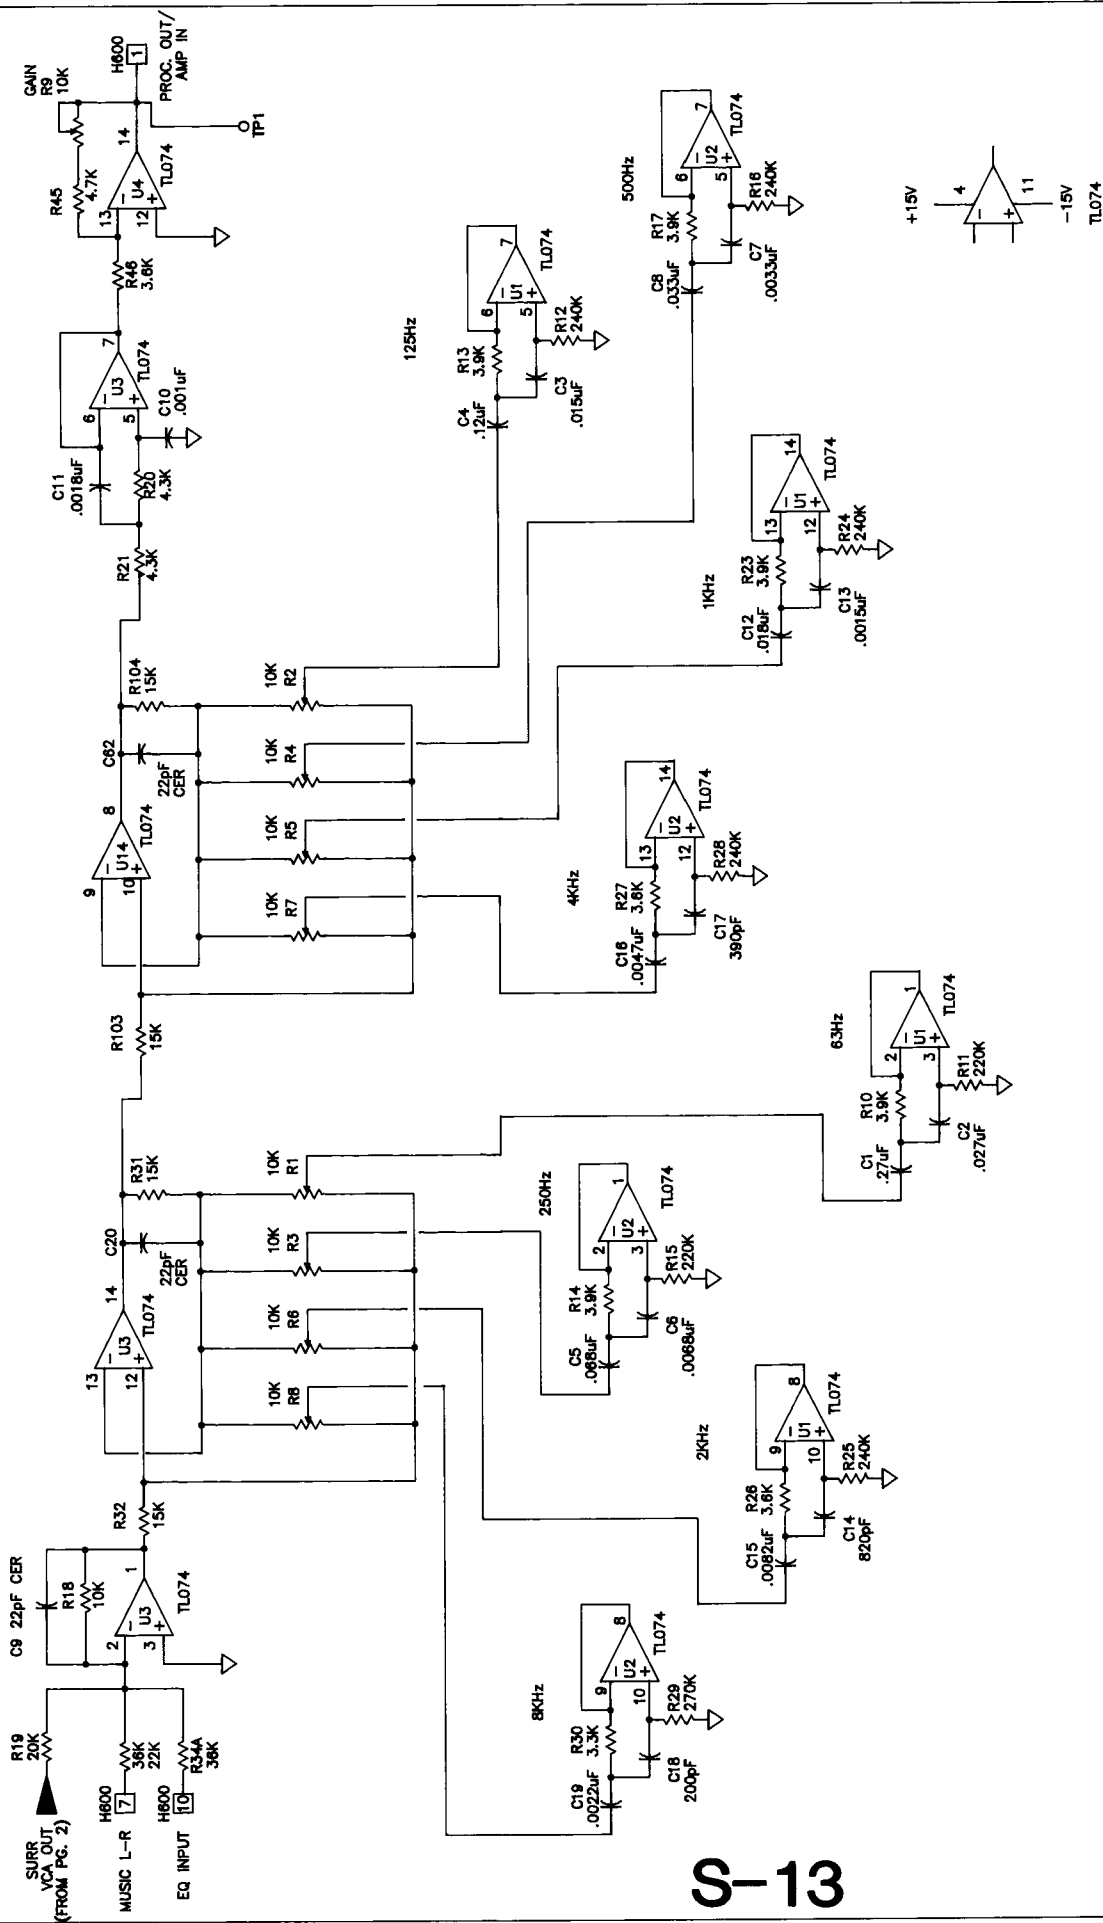

S-13

SMART THEATRE SYSTEMS			
SCALE	DATE	APPROVED	DRAWN BY:
N/A	5/29/90		VPL
TITLE			
SURROUND HIFI MATRIX BOARD			
COMMENTS			
PAGE 3 OF 3			
DRAWING#			M102A540