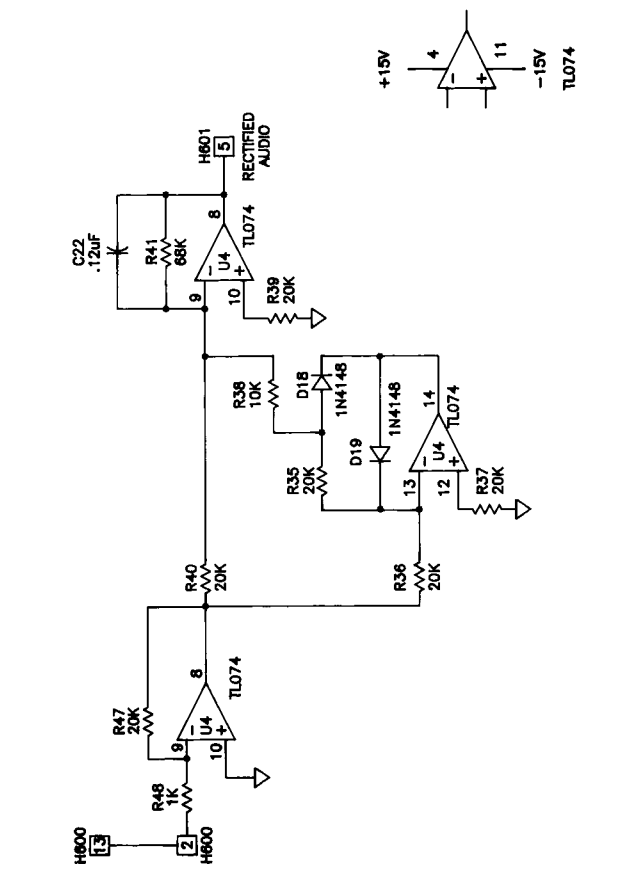

SMART THEATRE SYSTEMS	
SCALE	N/A
DATE	5/29/90
APPROVED	VPL
TITLE	SURROUND HIFI MATRIX BOARD
COMMENTS	PAGE 2 OF 3
DRAWING#	M102AS40

S-12