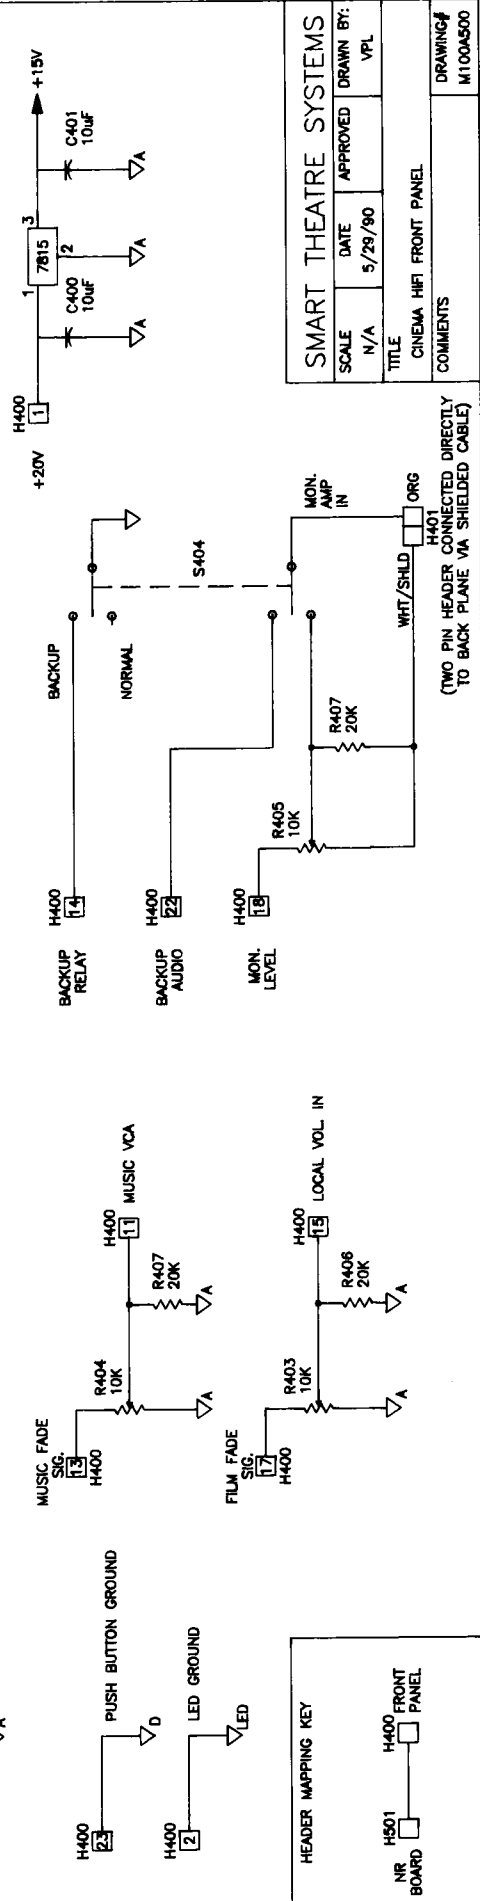

# **Schematic Diagrams**

The logo for SMART Theatre Systems, featuring the word "SMART" in a stylized, outlined, blocky font.

S-1

SMART THEATRE SYSTEMS			
SCALE	N/A	DATE	5/29/90
APPROVED		DRAWN BY:	VPL
TITLE	CINEMA HIFI FRONT PANEL		
COMMENTS	(TWO PIN HEADER CONNECTED DIRECTLY TO BACK PLANE VIA SHIELDED CABLE)		
DRAWING#	M100A500		