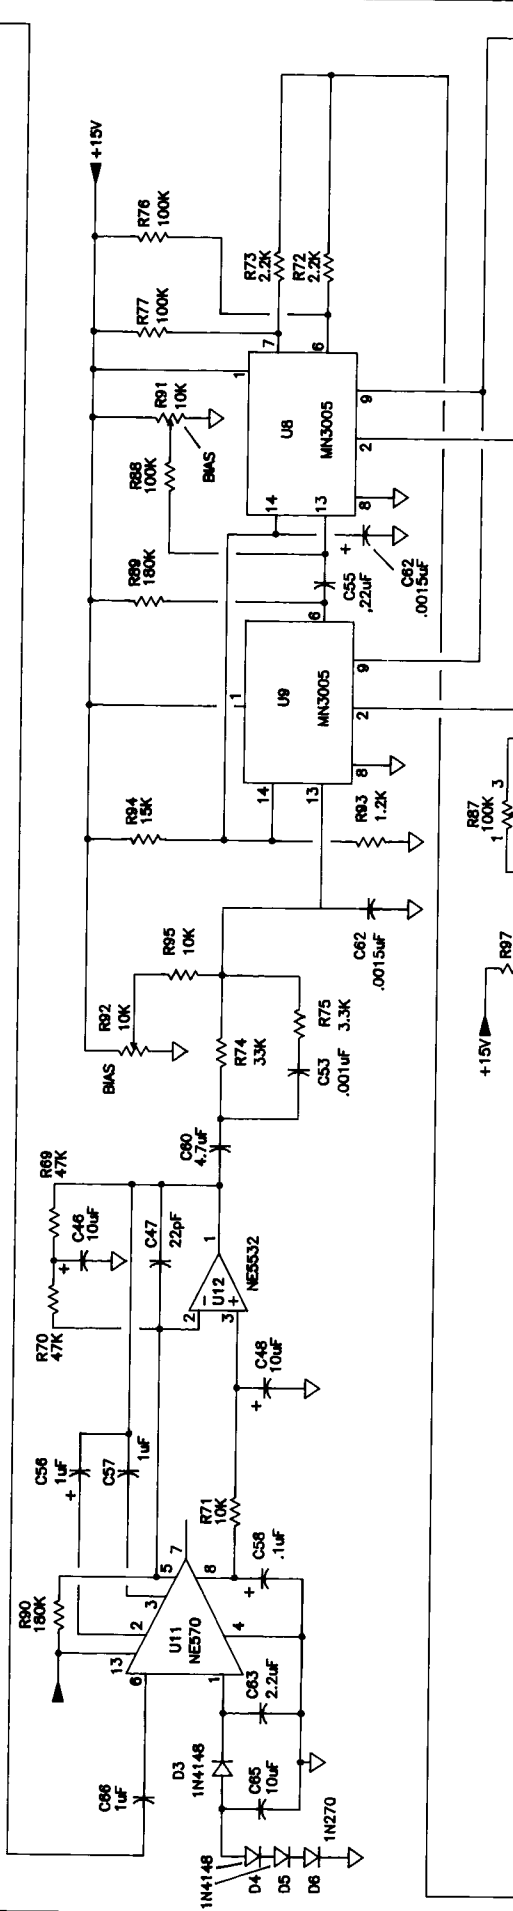

8-11

SMART THEATRE SYSTEMS			
SCALE	DATE	APPROVED	DRAWN BY:
N/A	5/28/90		VPL
TITLE			
SURROUND HFI MATRIX BOARD			
COMMENTS			
PAGE 1 OF 3			
DRAWING#			
M102A540