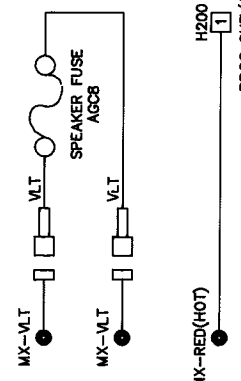

S-5

SMART THEATRE SYSTEMS			
SCALE	DATE	APPROVED	DRAWN BY:
N/A	6/2/90		VPL
TITLE			
CINEMA HI FI BACKPLANE			
COMMENTS			
PAGE 2 OF 2			
DRAWING#			M100B520