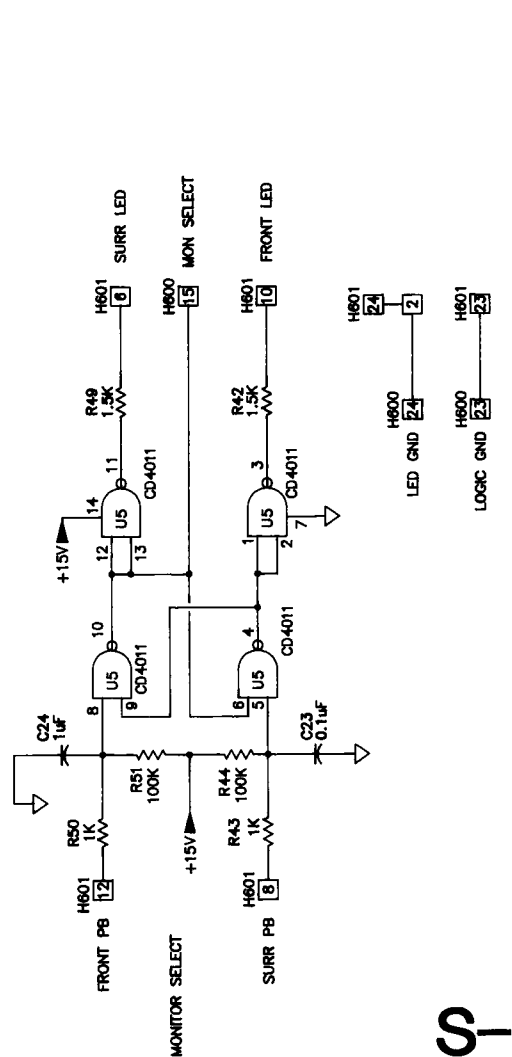

SMART THEATRE SYSTEMS	
SCALE	N/A
DATE	5/29/90
APPROVED	VPL
TITLE	SURROUND HIFI MATRIX BOARD
COMMENTS	PAGE 2 OF 3
DRAWING#	M102AS40

S-12