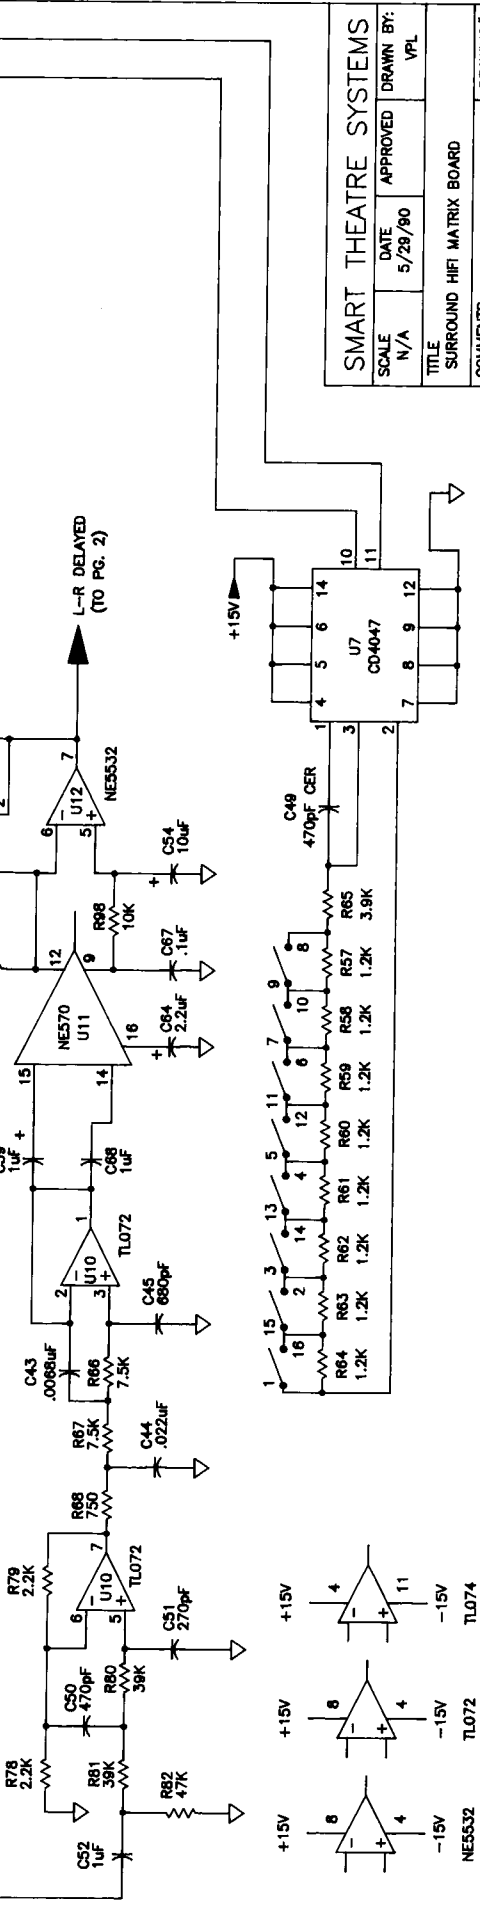

8-11

SMART THEATRE SYSTEMS			
SCALE	DATE	APPROVED	DRAWN BY:
N/A	5/28/90		VPL
TITLE			
SURROUND HFI MATRIX BOARD			
COMMENTS			
PAGE 1 OF 3			
DRAWING#			
M102A540