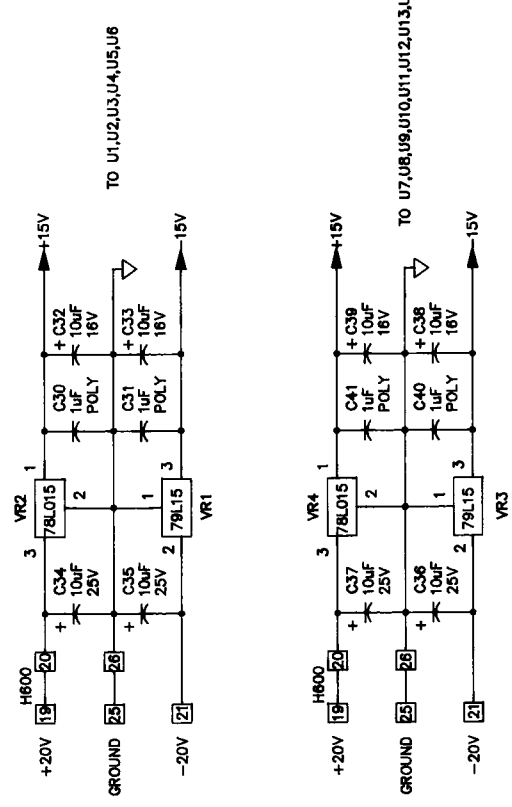

SMART THEATRE SYSTEMS	
SCALE	N/A
DATE	5/29/90
APPROVED	VPL
TITLE	SURROUND HIFI MATRIX BOARD
COMMENTS	PAGE 2 OF 3
DRAWING#	M102AS40

S-12