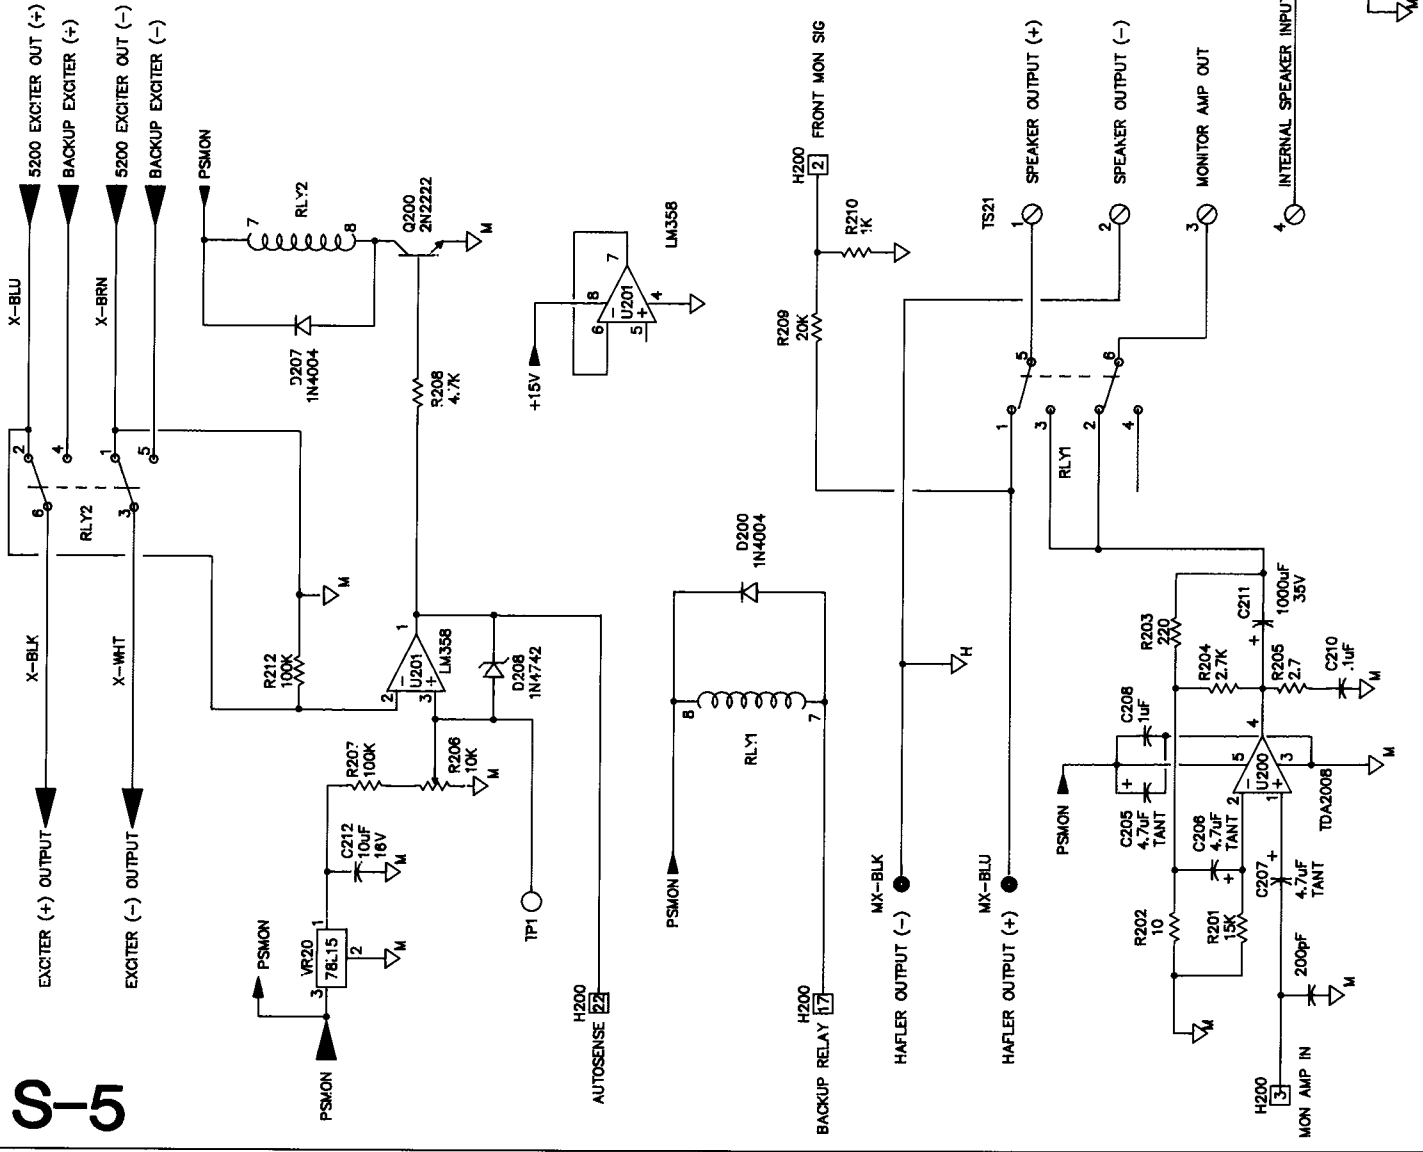

S-5

SMART THEATRE SYSTEMS			
SCALE	DATE	APPROVED	DRAWN BY:
N/A	6/2/90		VPL
TITLE			
CINEMA HI FI BACKPLANE			
COMMENTS			
PAGE 2 OF 2			
DRAWING#			M100B520